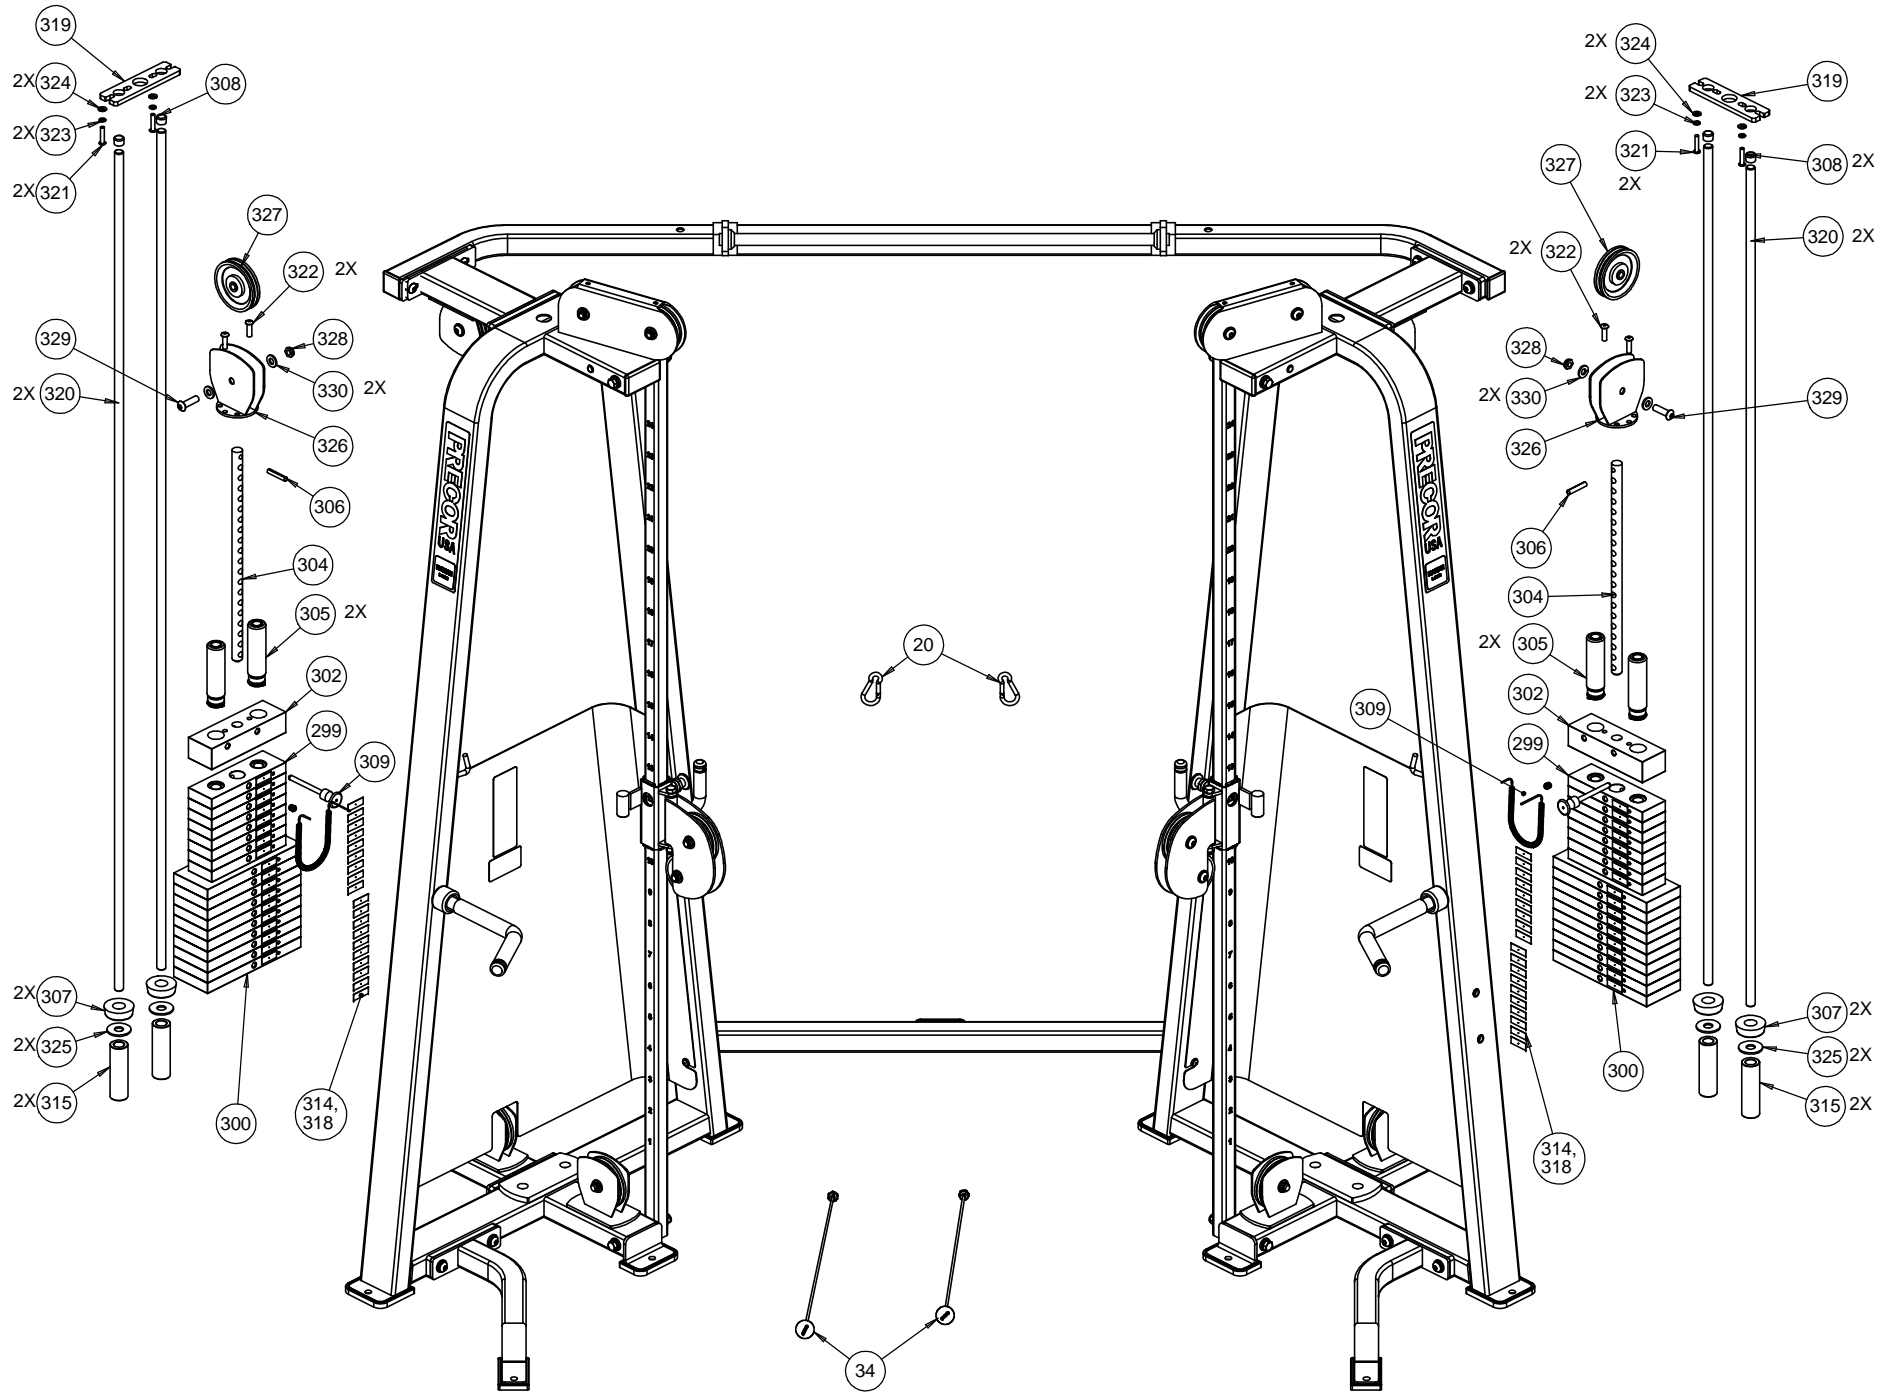

4

3

2

1

Bubble#	OEM Number	Description
14	PPP00000CW11311103	ENDCAP, REC TUBE, 2X2, BLK PLASTIC
19	PPP00000CW11382105	CAP, TUBE, PLASTIC, ROUND, CCF-5/8-
20	PPP00000CW12589741	CARABINER, HOOK, MEDIUM, 5/16 DIA 3
21	PPP000CWHCYN050650	BOLT,HH#5,1/2-13X6.50,BLACK XYLAN
22	PPP000CWKAYN050031	LOCKNUT, NYLON INSERT, HALF, UNC, 1
23	PPP0000CWGR4612000	GRIP, RUBBER, 1.00 in. OD HANDLE, 12.0
24	PPP000CWKDYN050059	NUT,NYLOCK,FULL,1/2-13,BX
25	PPP000CWTAYN031100	SCREW, BUTTON HEAD, BLK XYLAN, 5/16
27	PPP000CWTAYN050100	SCREW, BUTTON HEAD, BLK XYLAN, 1/2
28	PPP000CWTAYN050200	SCREW, BUTTON HEAD, BLK XYLAN, 1/2
29	PPP00CWWALYN031008	WASHER, SPLIT, 5/16 ID, BL
30	PPP00CWWALYN050013	WASHER, SPLIT, 1/2 ID, BLK XYLAN
31	PPP000CWWBKN031007	WASHER, FLAT, TYPE A, SAE, 5/16 ID
33	PPP00000CW11311102	ENDCAP, REC TUBE, 2X4, BLK PLASTIC
34	PPP000CWCLRV320060	ASSY, CABLE, HAND GUARD, FTS,407B
41	PPP000CWKDYN050059	NUT,NYLOCK,FULL,1/2-13,BX
43	PPP00000CW12537109	NUT,INSERT,THIN-NUT,LARGE FLANGE
48	PPP000CWKAYN050031	LOCKNUT, NYLON INSERT, HALF, UNC, 1
49	PPP00CWWALYN050013	WASHER, SPLIT, 1/2 ID, BLK XYLAN
55	PPP00000CW39163101	BADGE, ICARIAN LINE, LARGE
56	PPP0000CWAC4009101	ACCESSORY, STRAP, ANKLE, VELCO
57	PPP00000CW40001101	ASSY,HANDLE,D-RING,OVERMOLDED
71	PPP000CWTAYN050200	SCREW, BUTTON HEAD, BLK XYLAN, 1/2
78	PPP000CWHCCN050600	SCREW, HEX HEAD, ZINC, 1/2-13 X 6
79	PPP000CWS124006101	GUIDE,THIN,TELESCOPING TUBE,HSL0602
90	PPP0000CWPF4020714	TUBE,STEEL,HRPO, 1 1/2 X 1 1/2 X 3/
91	PPP0000CWAC1009101	PULLEY, 4 1/2 DIA X 1/2 ID
92	PPP00000CW10433108	BUSHING,FLNGD,.75ODX.5IDX.5,IGUS R
93	PPP000CWKAYN050031	LOCKNUT, NYLON INSERT, HALF, UNC, 1
94	PPP000CWTAYN050200	SCREW, BUTTON HEAD, BLK XYLAN, 1/2
96	PPP000CWCAYN025050	SCREW, SOCKET HEAD, BLK XYLAN, 1/4
100	PPP00000CW30165752	ASSY, POP PIN, 0.450 DIA NOSE, BLU
101	PPP00000CWAC220901	HANDLE END CAP W/SET SCREWS, DIA 3/