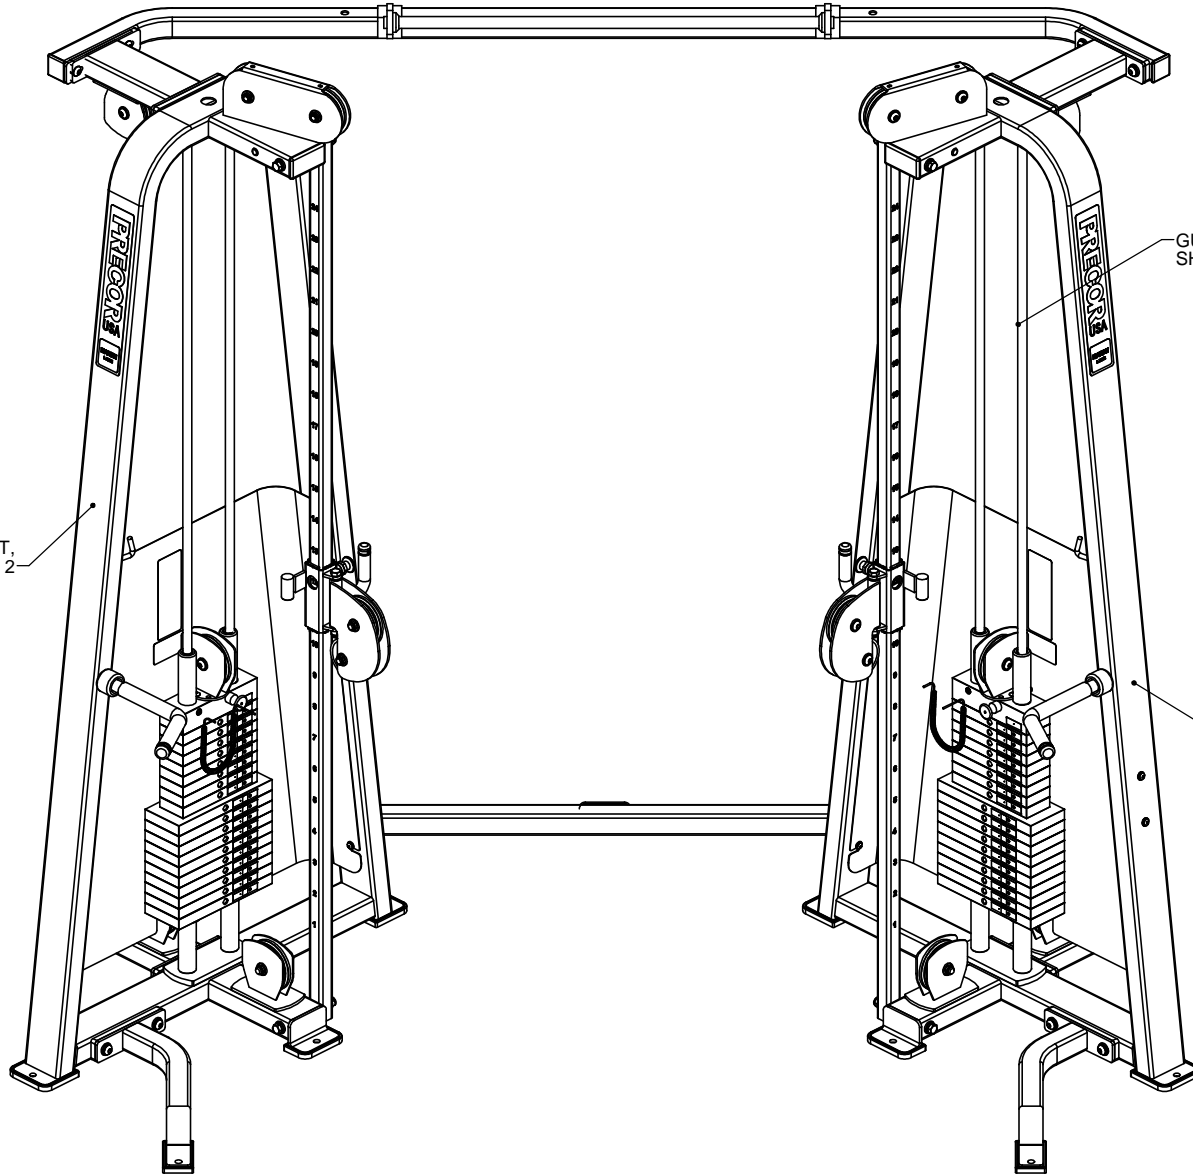

LEFT A-FRAME/UPPER SUPPORT,
SHEET 2

GUIDE RODS/WEIGHTS,
SHEET 4

RIGHT A-FRAME/LOWER SUPPORT,
SHEET 3

CWFTSKS	P/N : CW33043-101	SUBREV : L
DRAWN BY : KAW	DATE : 5.22.13	SHEET 1 OF 4

4

3

2

1